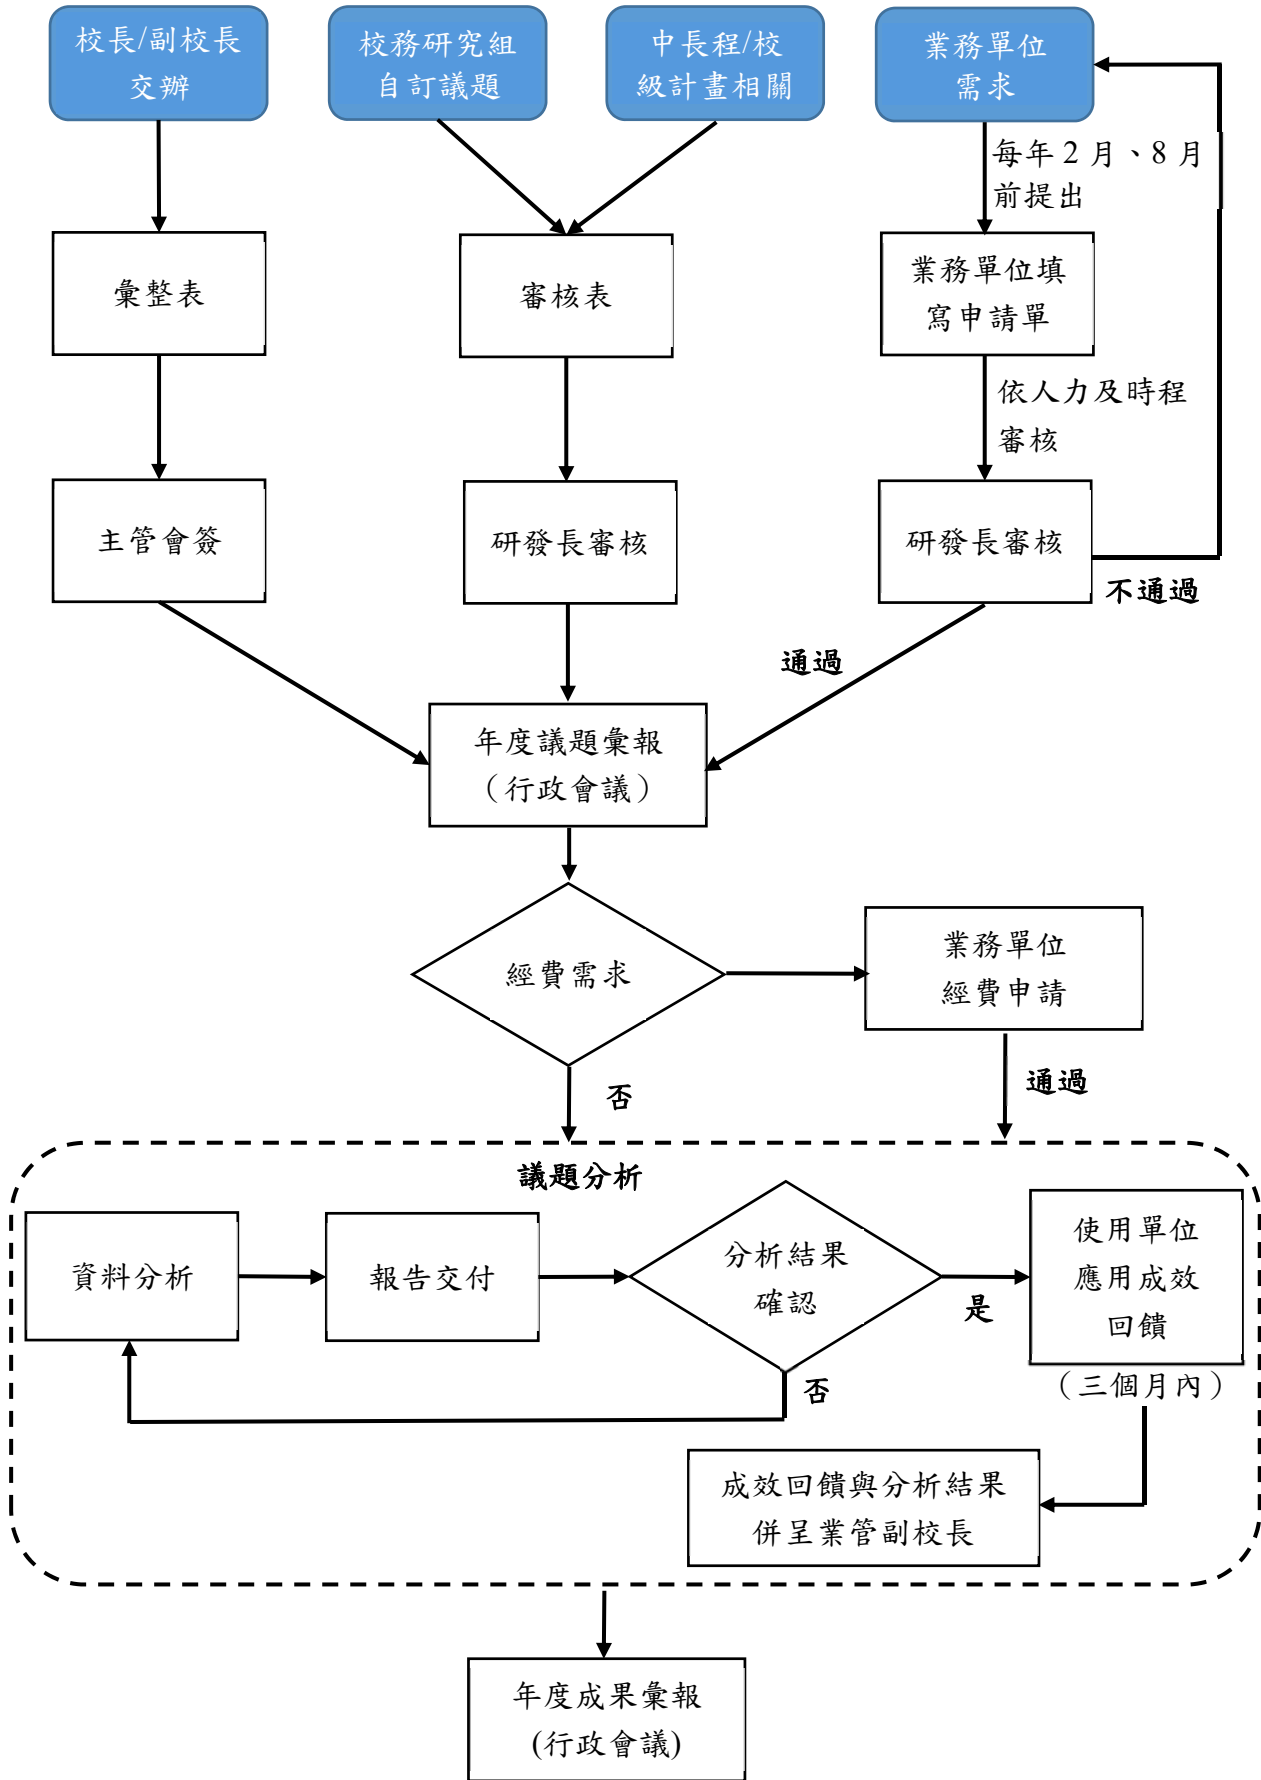

### 文藻外語大學校務研究議題分析需求辦理流程圖

## Wenzao Ursuline University of Languages Flowchart for Handling Institutional Research Topic Analysis Request